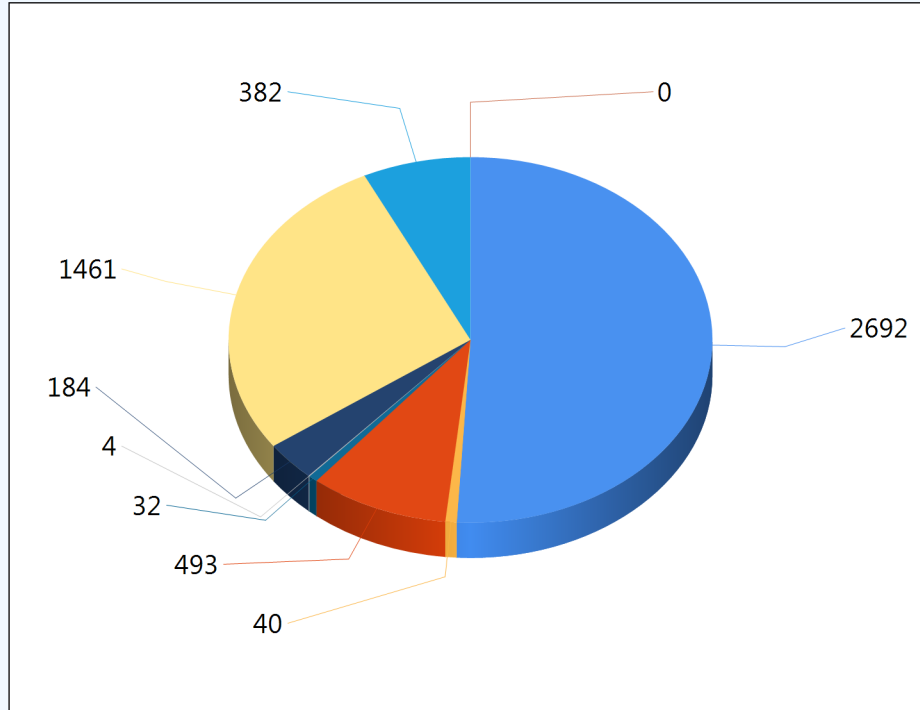

CTS Caseload as of 02.10.2017

Group Legend

- Elderly
- Working Age-Non-Passported-Disabled Child Premium
- Working Age-Non-Passported-Other
- Working Age-Non-Passported-Severe Disability
- Working Age-Non-Passported-War Pensioners
- Working Age-Passported-Disabled Child Premium
- Working Age-Passported-Other
- Working Age-Passported-Severe Disability
- Working Age-Passported-War Pensioners